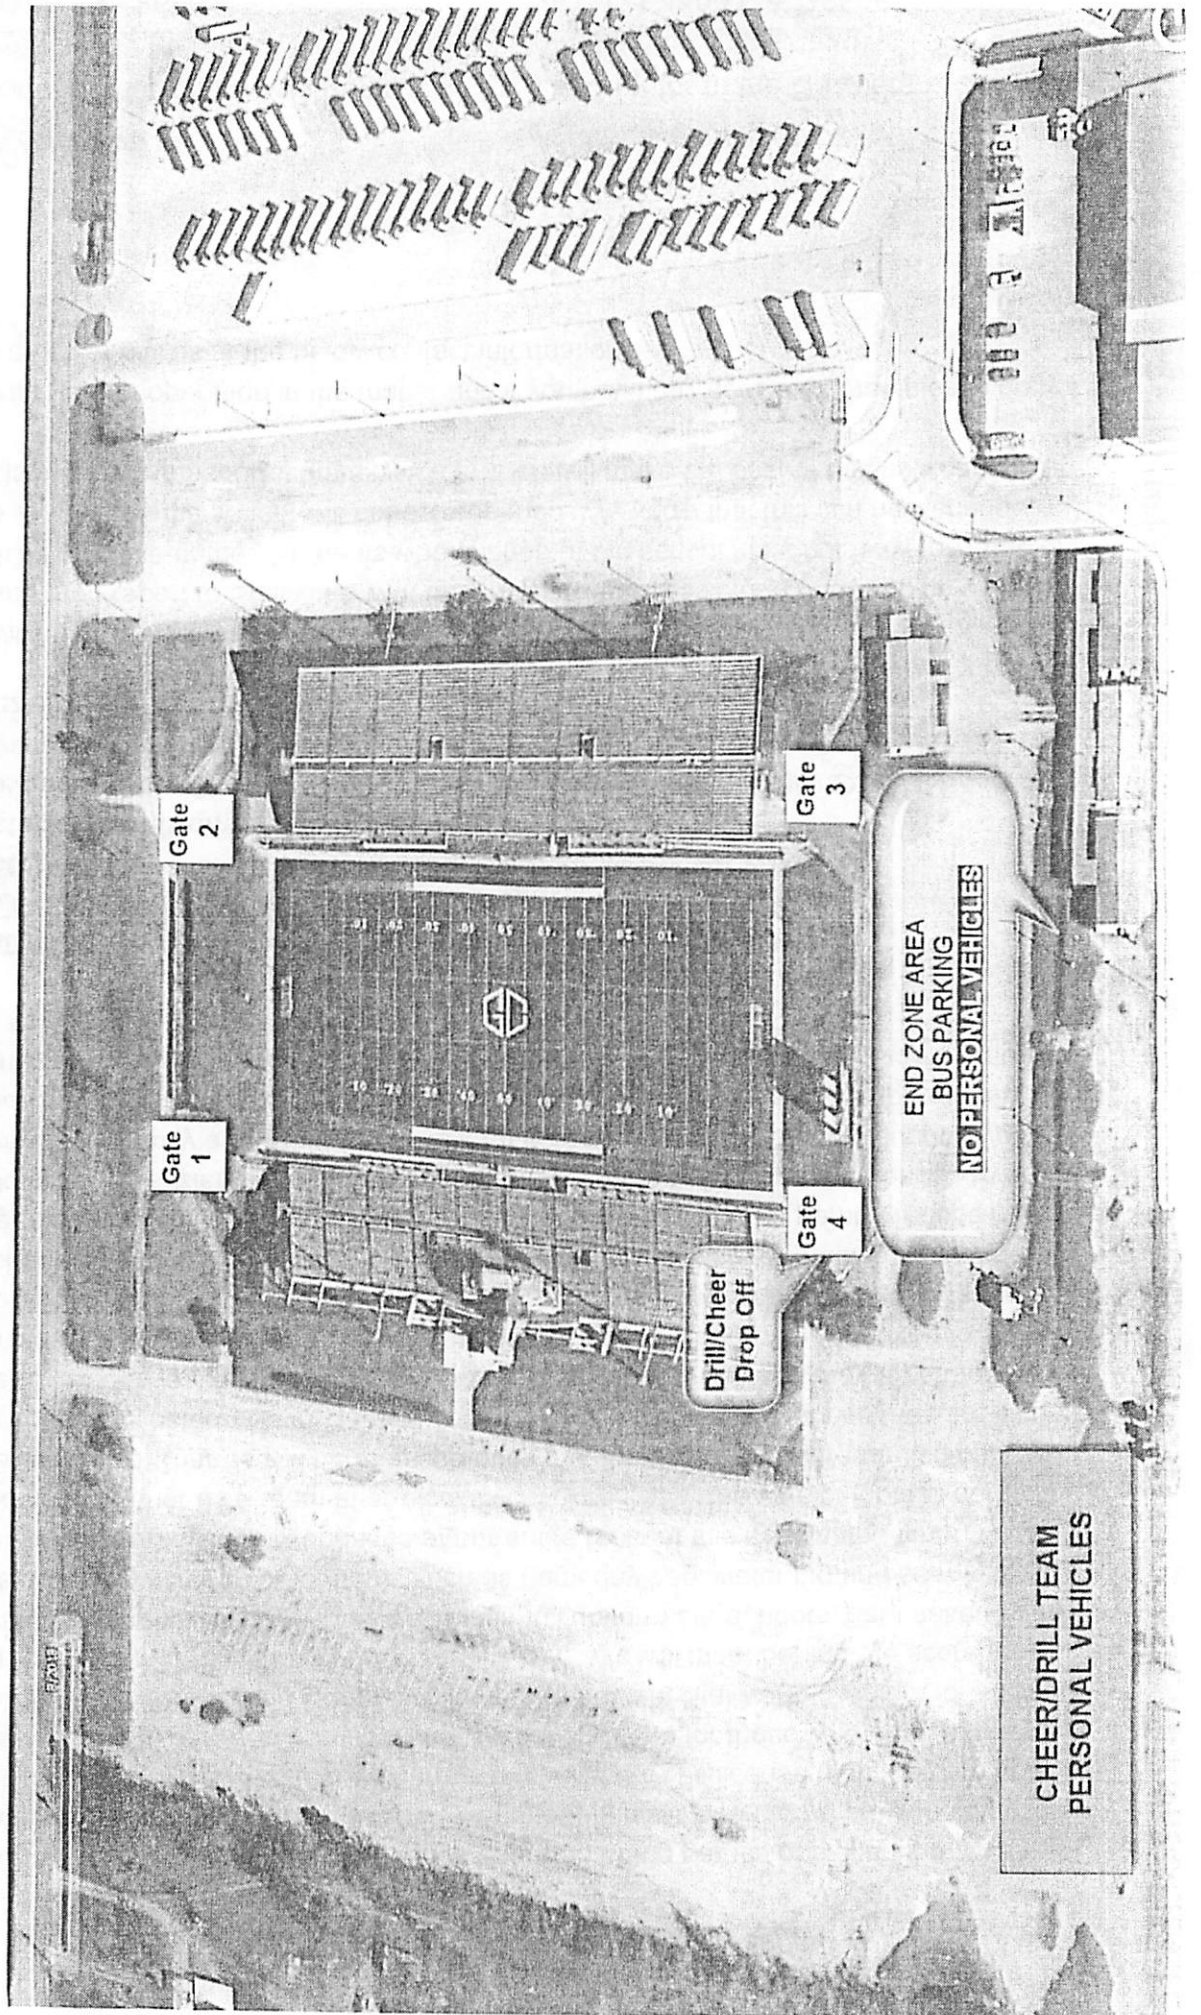

Stallworth Stadium

Gate 2

Gate 1

Gate 3

Gate 4

Drill/Cheer
Drop Off

END ZONE AREA
BUS PARKING
NO PERSONAL VEHICLES

CHEER/DRILL TEAM
PERSONAL VEHICLES